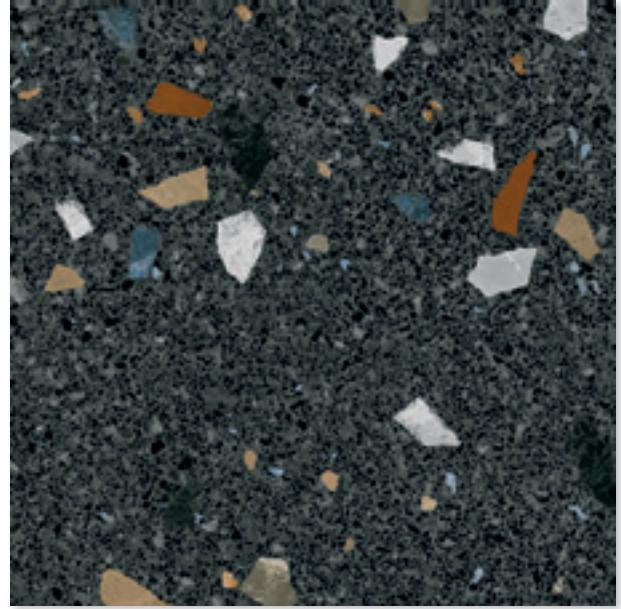

STRACCIATELLA

PORCELAIN TILE
PORCELÁNICO / GRÈS CÉRAME

79,3x79,3 cm / 31,2"x 31,2"

Stracciatella-R Nacar Polished
R.053

Stracciatella-R Grafito Polished
R.053

Miscela-R Nacar Polished
R.053

Miscela-R Grafito Polished
R.053